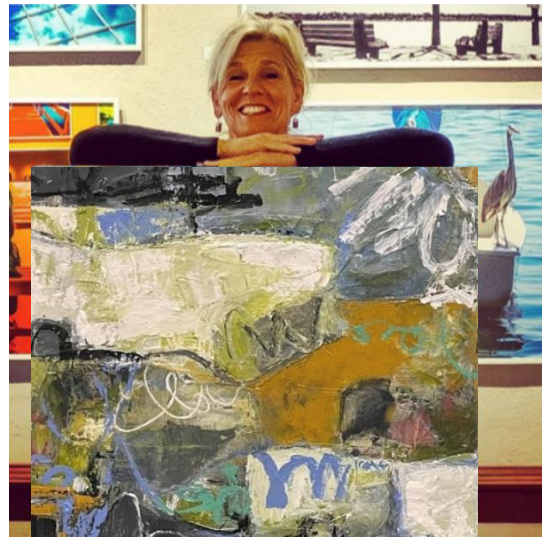

MICHELLE PLOMBON

ABSTRACT ARTIST & POTTER

Artist Statement

Sweet Graffiti Collection

This series starts with original paper and canvas that I collage to wood panel.

Experience has taught me that beautiful color combinations and intriguing markings are created organically anywhere paint lands randomly.

In an effort to catch as much of that organic beauty as possible I choose paper and loose canvas to clean my brushes.

After collaging the paper, I finish off the beauty with brush strokes here and there to enhance composition and color relationships.

I enjoy this process and its creative outlet in the safety of my studio, not having to hang off the sides of buildings or jump railroad tracks is a huge bonus!

MichellePlombon.com

MichellePlombon@gmail.com

©2024 Michelle Plombon – All rights reserved