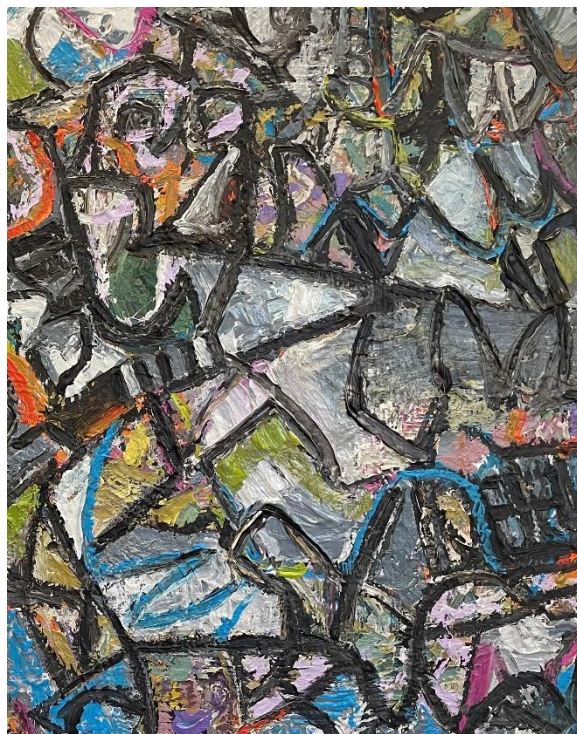

Heavy Duty Day Dreams I & II Diptych Vertical

2023 Acrylic on Canvas

56" x 22"

©2023 Michelle Plombon – All rights reserved