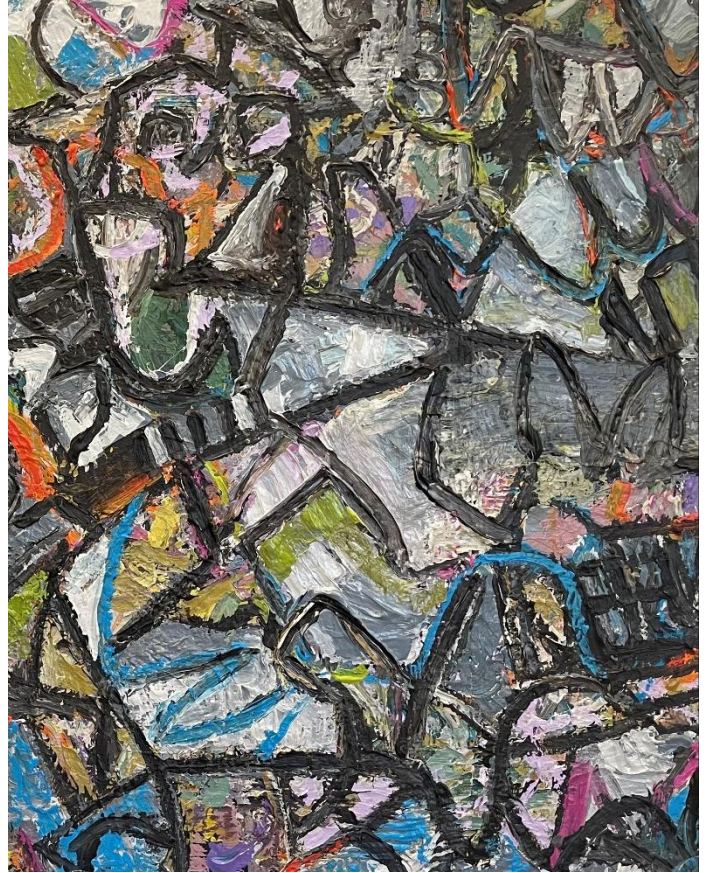

Heavy Duty Day Dreams I & II Diptych Horizontal

2023 Acrylic on Canvas
28" x 44"

©2023 Michelle Plombon – All rights reserved